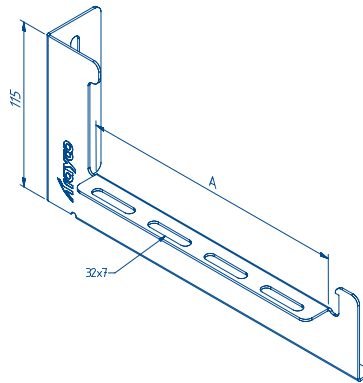

FIXATION CLIPS BY TRAYCO®

AGAIN AN ACCESSORY FOR SUPERFAST FIXATION!
MOUNT YOUR DIVIDER WITH THE **MT-DCL**, A SINGLE
CLICK AND IT'S FIXED! NO BOLT OR NUT REQUIRED!

NEW

QUICK ASSEMBLY

NO BOLTS/NUTS REQUIRED

CT60-WBCL

FIND OUT
MORE: