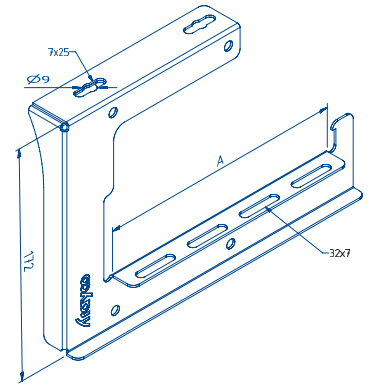

# FIXATION CLIPS BY TRAYCO®

AGAIN AN ACCESSORY FOR SUPERFAST FIXATION!  
MOUNT YOUR DIVIDER WITH THE **MT-DCL**, A SINGLE  
CLICK AND IT'S FIXED! NO BOLT OR NUT REQUIRED!

**NEW**

QUICK ASSEMBLY

NO BOLTS/NUTS REQUIRED

MT-DCL

CT60-WBCL

CT60-CBCL

FIND OUT  
MORE: