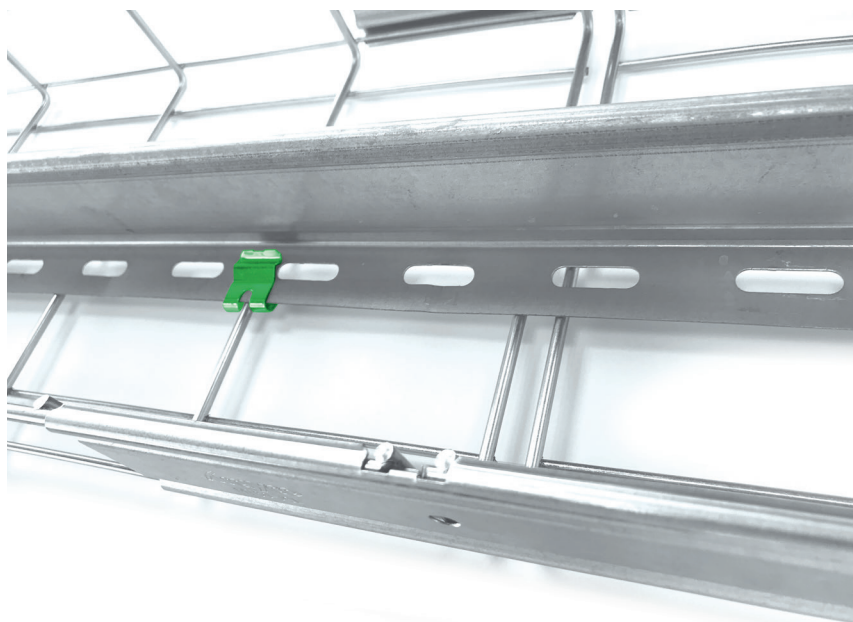

FIXATION CLIPS BY TRAYCO®

AGAIN AN ACCESSORY FOR SUPERFAST FIXATION!
MOUNT YOUR DIVIDER WITH THE **MT-DCL**, A SINGLE
CLICK AND IT'S FIXED! NO BOLT OR NUT REQUIRED!

NEW

QUICK ASSEMBLY

NO BOLTS/NUTS REQUIRED

FIND OUT
MORE: